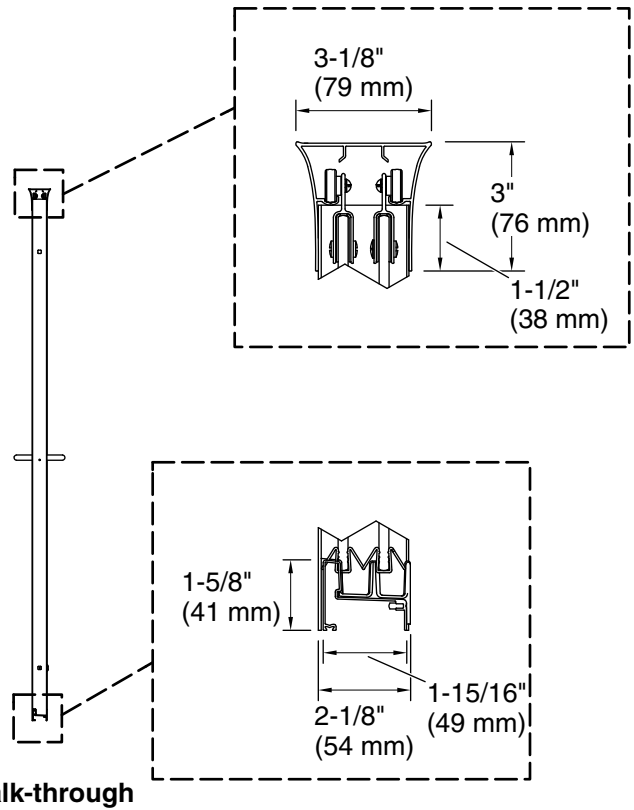

Features

- 1/4" (6 mm) thick Crystal Clear tempered glass.
- Frameless design emphasizes glass and creates a sleek, minimalist look.
- Smooth, quiet operation.
- Gently curved inside and outside towel bars complete the look of this door.
- CleanCoat®+ glass coating creates a hydrophobic barrier that repels water, soap scum, and residue, saving time and protecting shower doors 10 times longer than original CleanCoat. (Based on 2021 internal wear/abrasion testing using a microfiber cloth.)

Material

- Tempered glass ensures maximum safety and durability.
- Anodized aluminum prevents rust and corrosion.

Installation

- Fits opening widths 44-1/2" - 47-1/2" (1130 mm –1207 mm).
- Out-of-plumb adjustability simplifies installation.
- Door can be installed to open to the left or right to suit your bathroom layout.
- For residential use only.
- Not for use in hospitality.

Code	Description
L	Crystal Clear

***Walk-through**

Technical Information

All product dimensions are nominal.

- Installation type: For shower base installation
- Opening Width - Min: 44-1/2" (1130 mm)
- Opening Width - Max: 47-1/2" (1207 mm)
- Walk-through - Min: 18-13/16" (478 mm)
- Walk-through - Max: 21-13/16" (554 mm)
- Glass thickness: 1/4" (6 mm)
- Glass coating: CleanCoat®

Notes

Install this product according to the installation instructions.

The vertical opening should be a minimum of 77-3/4" (1975 mm) to allow for installation clearance.