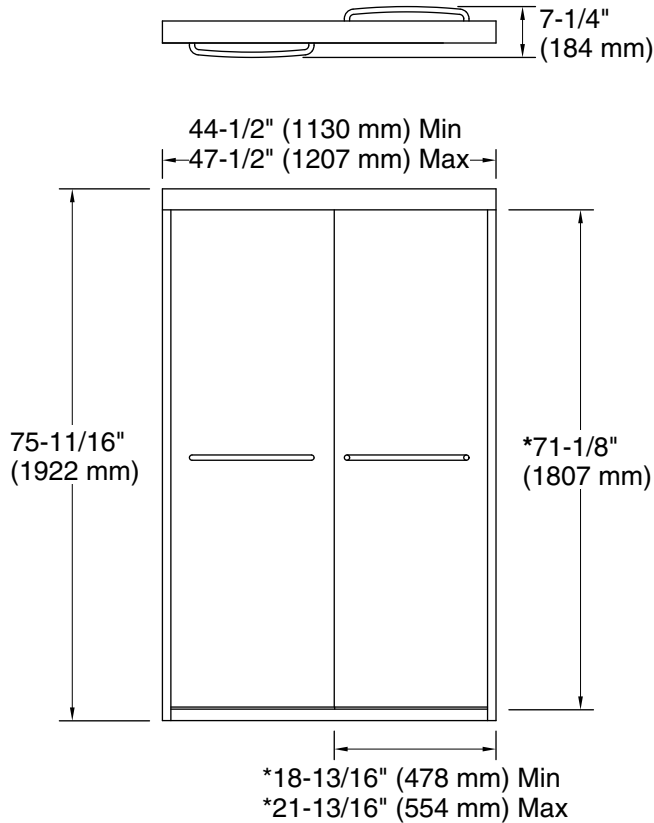

Material

- Tempered glass ensures maximum safety and durability.
- Anodized aluminum prevents rust and corrosion.

Installation

- Fits opening widths 44-1/2" - 47-1/2" (1130 mm –1207 mm).
- Out-of-plumb adjustability simplifies installation.
- Door can be installed to open to the left or right to suit your bathroom layout.
- For residential use only.
- Not for use in hospitality.

Code	Description
L	Crystal Clear

***Walk-through**

Technical Information

All product dimensions are nominal.

- Installation type: For shower base installation
- Opening Width - Min: 44-1/2" (1130 mm)
- Opening Width - Max: 47-1/2" (1207 mm)
- Walk-through - Min: 18-13/16" (478 mm)
- Walk-through - Max: 21-13/16" (554 mm)
- Glass thickness: 1/4" (6 mm)
- Glass coating: CleanCoat®

Notes

Install this product according to the installation instructions.

The vertical opening should be a minimum of 77-3/4" (1975 mm) to allow for installation clearance.